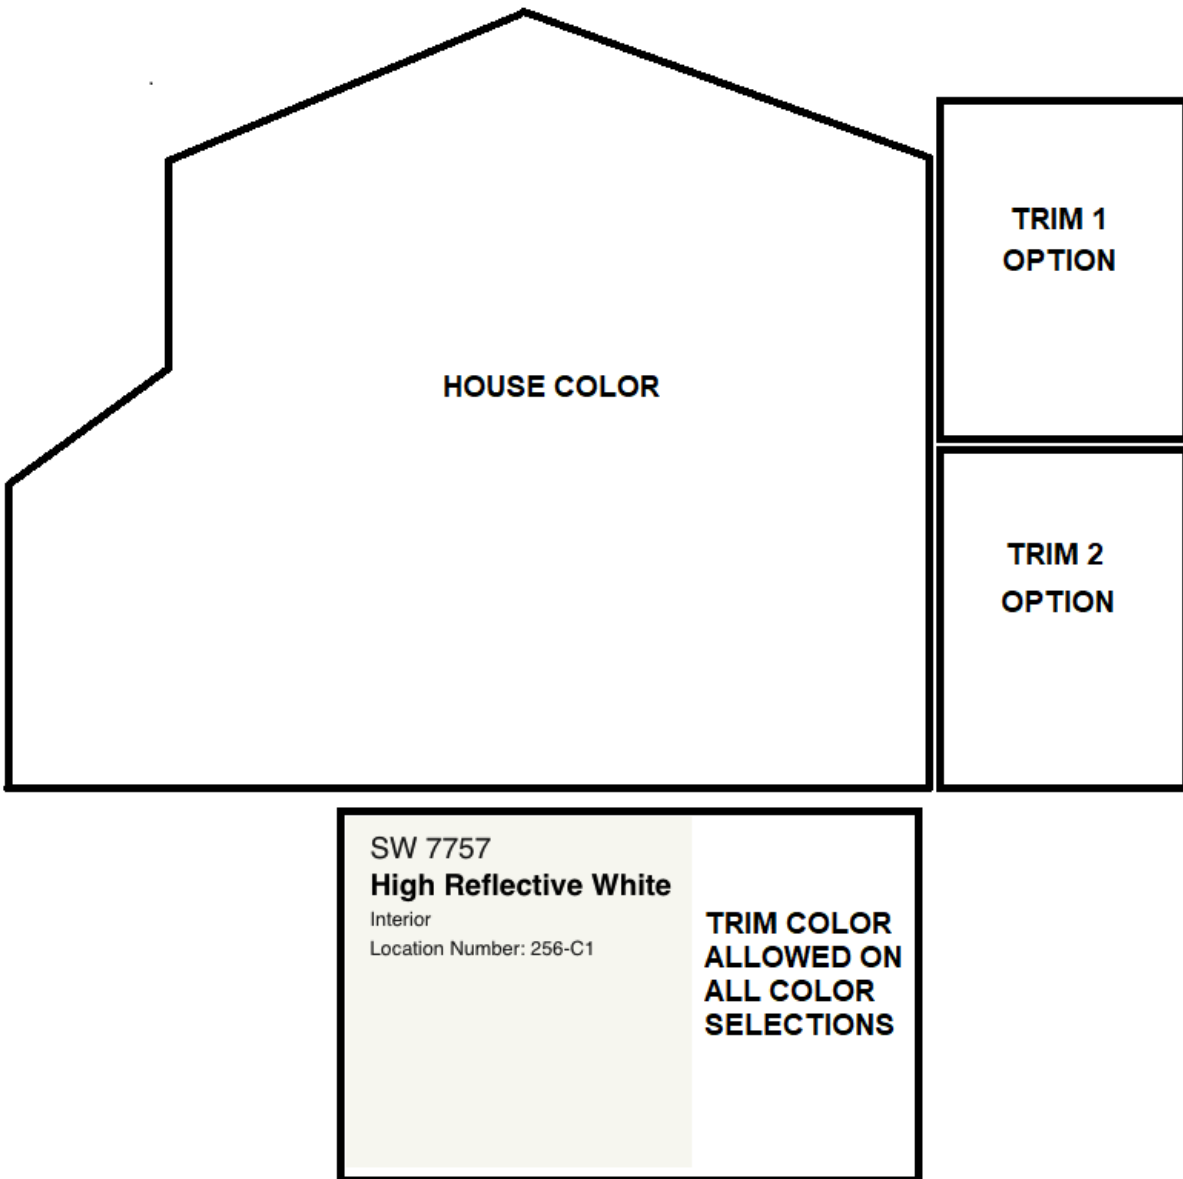

When viewing colors online, please confirm color by visiting your local Sherwin

Use the following template to select a house color, and one Trim Option.