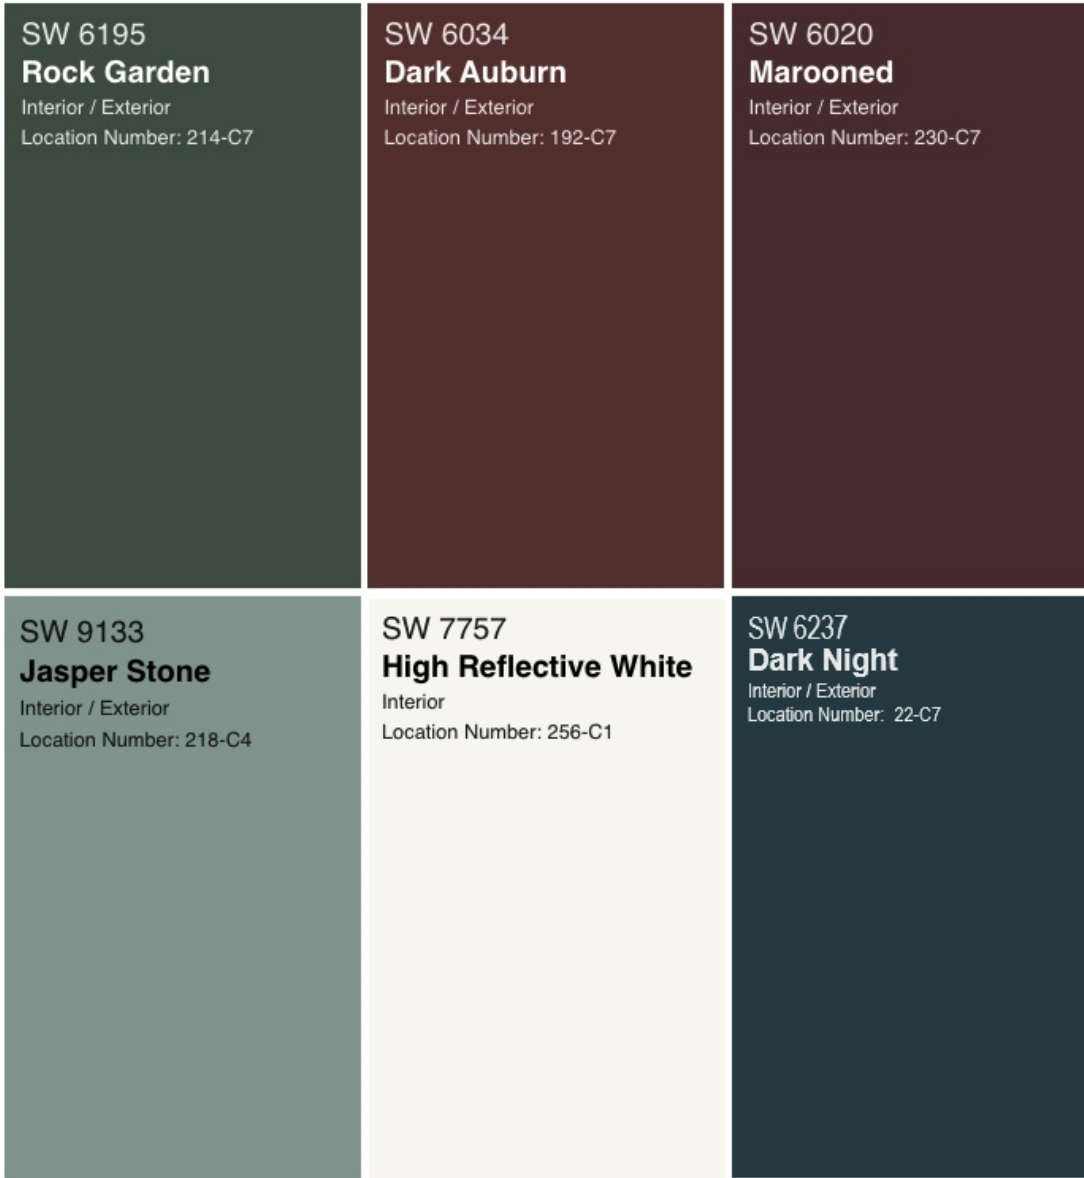

SW 7015
Repose Gray
Interior / Exterior
Location Number: 244-C1

SW 0011
Crewel Tan
Interior / Exterior

Additional Trim Color for all color options

SW 7757

High Reflective White

Interior

Location Number: 256-C1

Door Color Options

<p>SW 6258 Tricorn Black Interior / Exterior Location Number: 251-C1</p>	<p>SW 7076 Cyberspace Interior / Exterior Location Number: 235-C7</p>	<p>SW 7041 Van Dyke Brown Interior / Exterior Location Number: 249-C7</p>
<p>SW 6083 Sable Interior / Exterior Location Number: 198-C7</p>	<p>SW 6104 Kaffee Interior / Exterior Location Number: 201-C7</p>	<p>SW 6006 Black Bean Interior / Exterior Location Number: 252-C2</p>

Door Color Options

<p>SW 6076 Turkish Coffee Interior / Exterior Location Number: 277-C3</p>	<p>SW 6160 Best Bronze Interior / Exterior Location Number: 210-C7</p>	<p>SW 6209 Ripe Olive Interior / Exterior Location Number: 217-C7</p>
<p>SW 6174 Andiron Interior / Exterior Location Number: 278-C6</p>	<p>SW 7020 Black Fox Interior / Exterior Location Number: 244-C7</p>	<p>SW 6237 Dark Night Interior / Exterior Location Number: 222-C7</p>

Door Color Options

Garage Door Colors

Stain Colors for Driveways:

- Sherwin Williams colors
- Charred Walnut
- Sandstone
- Silk Chocolate
- Muddy
- Pearl Gray
- Silver Gray