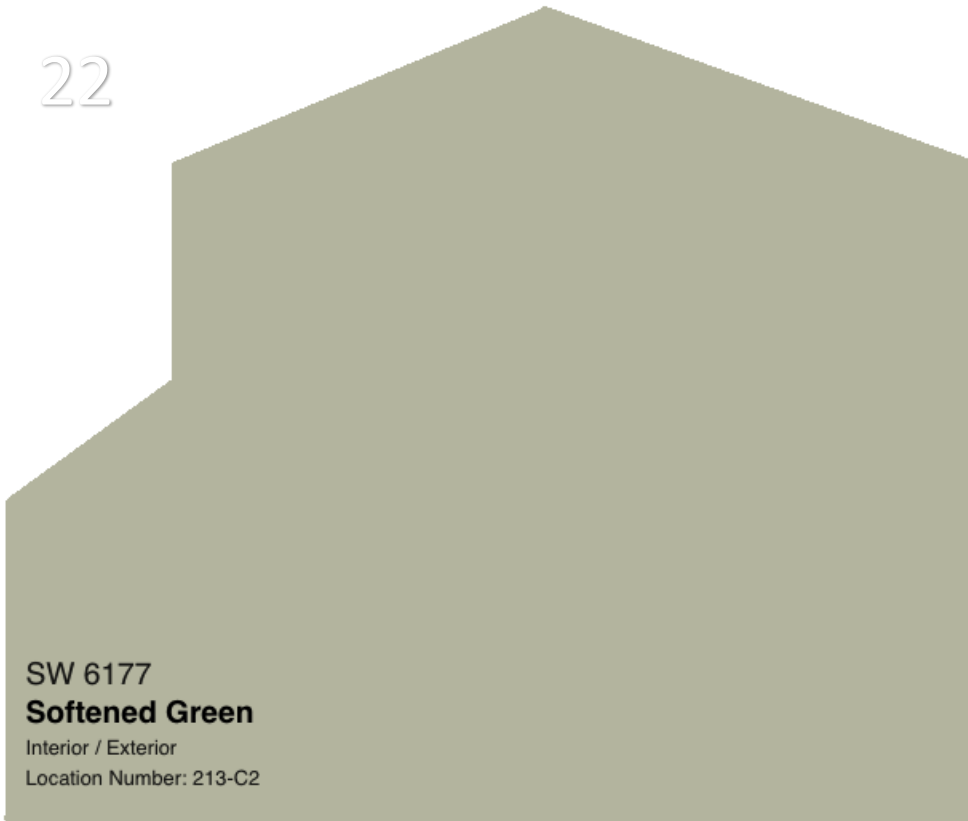

SW 6177
Softened Green
Interior / Exterior
Location Number: 213-C2