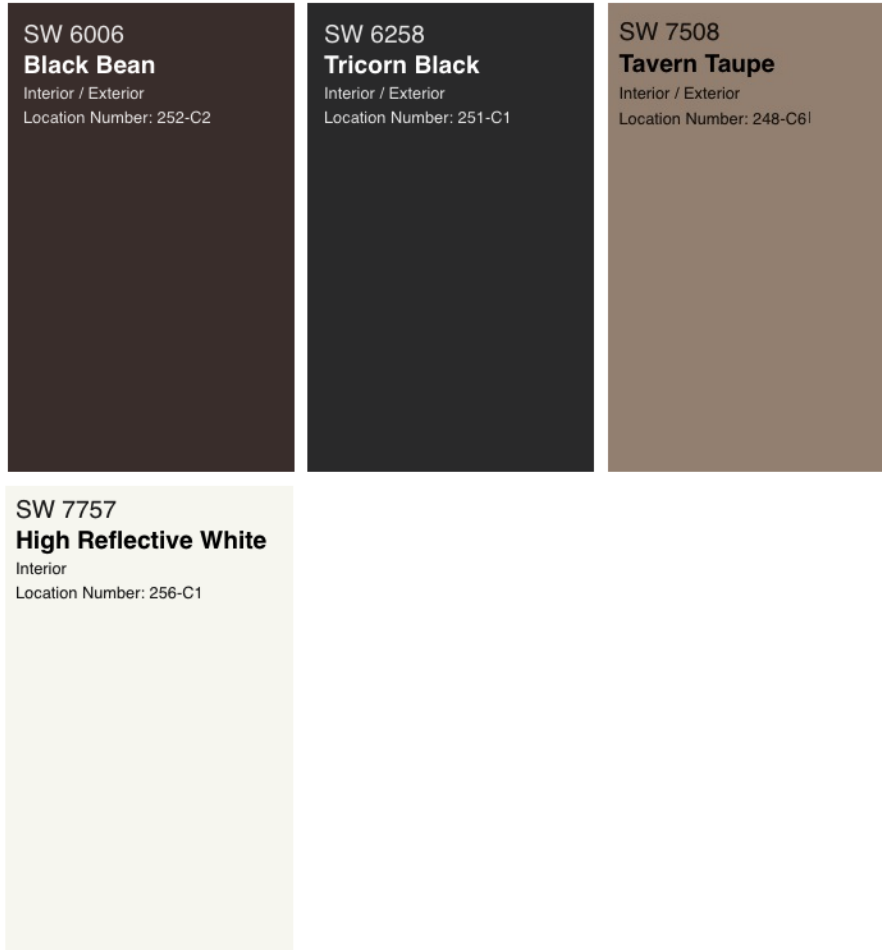

SW 7015
Repose Gray
Interior / Exterior
Location Number: 244-C1

SW 0011
Crewel Tan
Interior / Exterior

Additional Trim Color for all color options

SW 7757

High Reflective White

Interior

Location Number: 256-C1

Door Color Options

<p>SW 6258 Tricorn Black Interior / Exterior Location Number: 251-C1</p>	<p>SW 7076 Cyberspace Interior / Exterior Location Number: 235-C7</p>	<p>SW 7041 Van Dyke Brown Interior / Exterior Location Number: 249-C7</p>
<p>SW 6083 Sable Interior / Exterior Location Number: 198-C7</p>	<p>SW 6104 Kaffee Interior / Exterior Location Number: 201-C7</p>	<p>SW 6006 Black Bean Interior / Exterior Location Number: 252-C2</p>

Door Color Options

<p>SW 6076 Turkish Coffee Interior / Exterior Location Number: 277-C3</p>	<p>SW 6160 Best Bronze Interior / Exterior Location Number: 210-C7</p>	<p>SW 6209 Ripe Olive Interior / Exterior Location Number: 217-C7</p>
<p>SW 6174 Andiron Interior / Exterior Location Number: 278-C6</p>	<p>SW 7020 Black Fox Interior / Exterior Location Number: 244-C7</p>	<p>SW 6237 Dark Night Interior / Exterior Location Number: 222-C7</p>

Door Color Options

Garage Door Colors

Stain Colors for Driveways:

- Sherwin Williams colors
- Charred Walnut
- Sandstone
- Silk Chocolate
- Muddy
- Pearl Gray
- Silver Gray